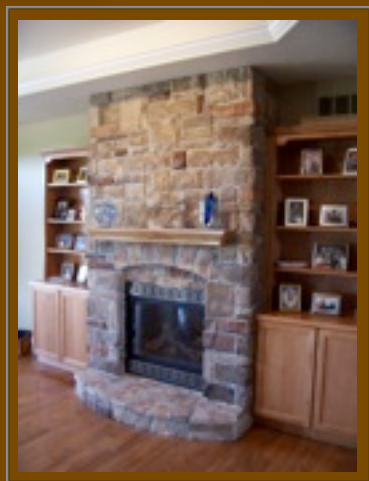

JCS Fireplace, Inc. started in 1996 as an independent and family run business. Our goal has always been to sell quality products and maintain quality craftsmanship from start to finish for all of our customers.

We have full confidence in our ability to help guide customers to complete satisfaction whether it be the performance of the product or the final appearance of the fireplace.

JCS Fireplace Incorporated has been involved with the fireplace and stone industry for over 20 years. We offer installation and servicing of all the products sold by our company.

Products Offered:

Gas fireplaces and inserts

Wood burning fireplaces & inserts

Gas and Wood Stoves

Wood mantels

Do it yourself stone fireplace kits.

If you can imagine it, chances are JCS can build it!